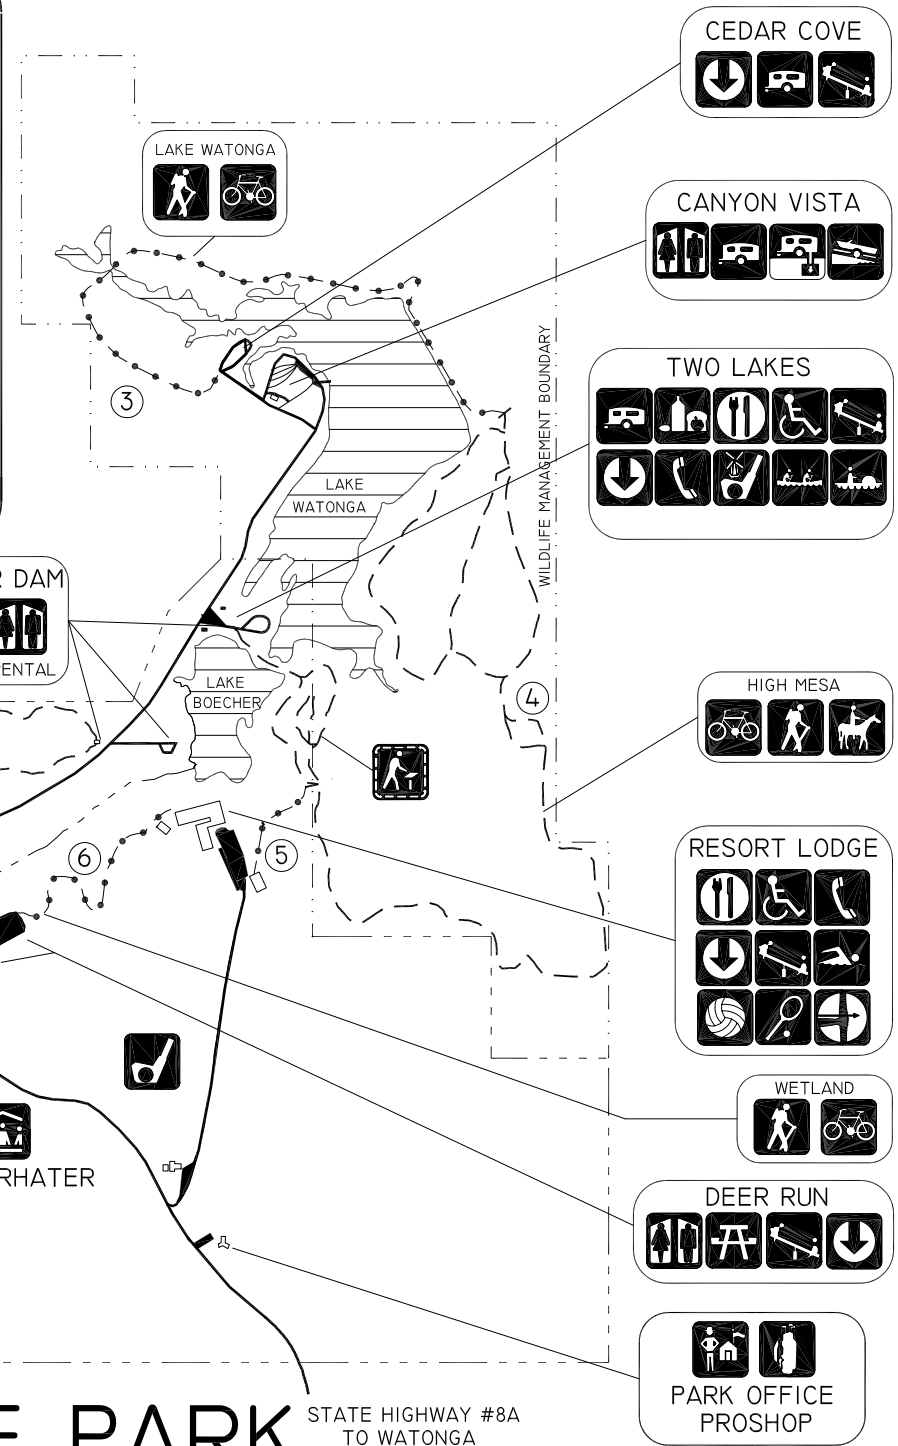

KEY TO SYMBOLS

	PARK OFFICE		GROUP CAMP		PRO SHOP		GOLF COURSE
	GIFT SHOP		PICNIC AREA		SWIMMING POOL		MINIATURE GOLF
	PAY PHONE		TENT CAMPING		CANOE		TRAIL ENTRANCE
	GROCERY STORE/ BAIT SHOP		RV CAMPING		PADDLE BOATS		NATURE TRAIL
	RESTAURANT		RV DUMP STATION		STABLES		HIKING TRAIL
	COMFORT STATION		BOAT RAMP		ARCHERY		EQUESTRIAN TRAIL
	COMMUNITY BLDG.		PLAYGROUND		TENNIS		BIKING TRAIL
	CABINS		PICNIC SHELTER		VOLLEY BALL		HANDICAP ACCESSIBLE

THREE SPRINGS TRAIL

NORTH
0 1/8 1/4 MILE

THREE SPRINGS

RIDING STABLES TRAIL

BEAVER DAM
TEE-PEE RENTAL

PACK SADDLE

OAKERHATER
TALKING TREES

CEDAR COVE

CANYON VISTA

TWO LAKES

HIGH MESA

RESORT LODGE

WETLAND

DEER RUN

PARK OFFICE
PROSHOP

ROMAN NOSE STATE PARK

STATE HIGHWAY 8A TO CANTON

STATE HIGHWAY #8A TO WATONGA